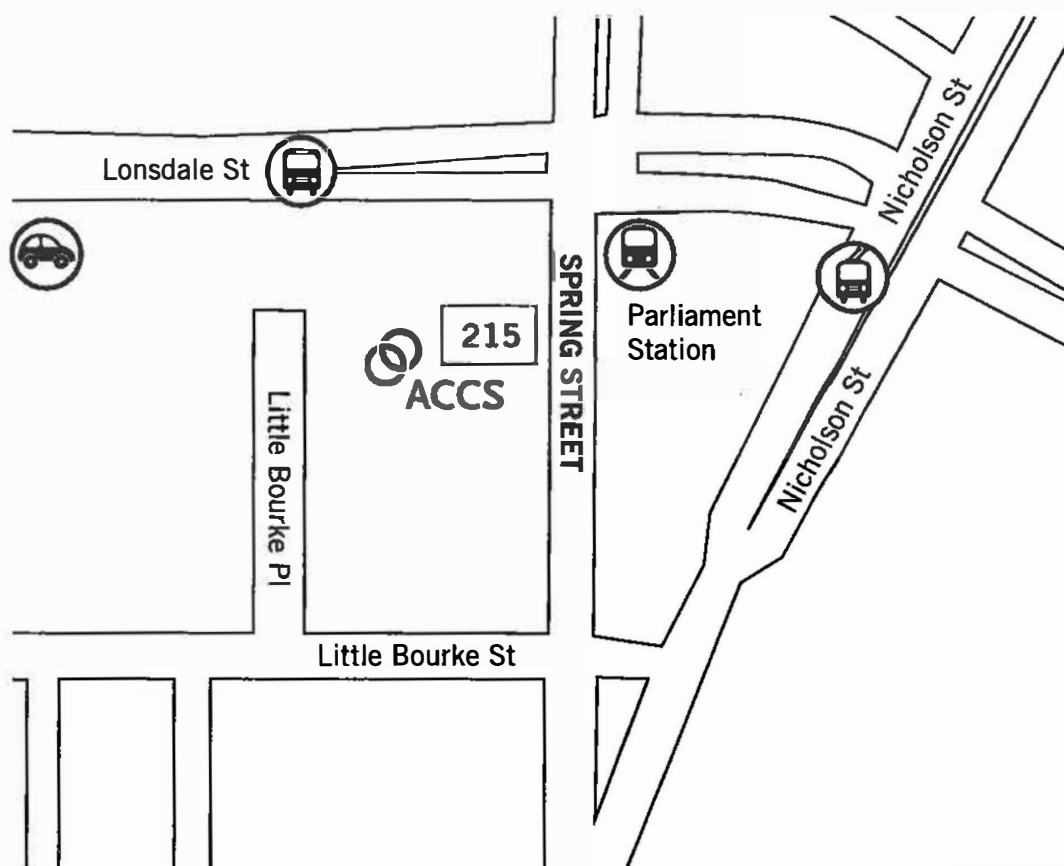

WORKPLACE INJURY COMMISSION

Level 1, 215 Spring Street, Melbourne

Telephone: (03) 9940 1111 Freecall: 1800 635 960

Getting There

Car

Public parking which includes disabled spaces, is available at Secure Parking, 59 Lonsdale Street. Parking fees apply.

There is also some street parking, including two disabled spaces which are located along Spring Street. Parking fees apply.

Train

Short walk to Parliament Station

Tram

Tram numbers 86 and 96 runs along Nicholson Street into Spring Street. Please disembark at tram stop 10 - Parliament Station.

Bus

Bus numbers 302, 303, 304, 305, 309, 318, 350, 905, 906, 907 and 908 runs along Lonsdale Street.